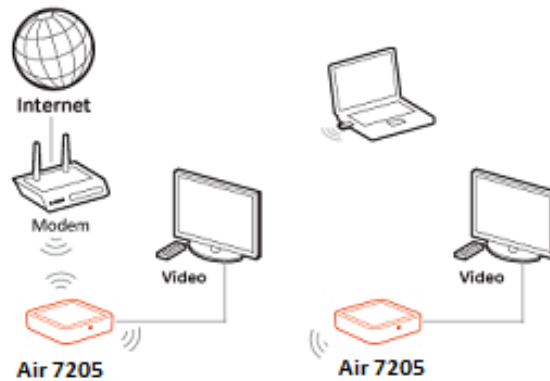

Technical Specifications

Air 7405 as Wireless OTT/IPTV Client

Core Chipset	BCM7230 (up to 1600 DMIPS)
Front-end	IP
Operating System	Linux
System Memory	512MB DDR3 (Up to 1GB)
Flash Memory	128MB NAND (Up to 4GB)
Video Codecs	• Dual MPEG-2 MP@HL/ML • Dual MPEG-4/H.264 AVC MP/HP @L4.2(HD) L3.1(SD) • Dual VC1 AP@L3 • FLV • Dual 1080i or single 1080P50/60 decode • Full HD 3DTV support SVC & MVC
Audio Codecs	• AAC-LC, AAC-HE • AC-3, E-AC3 (Dolby Digital Plus) • MPEG-1 Layers 1,2,3 (MP3) • WM/WM-Pro Audio • DTS 5.1
Graphics	3D Graphics with OpenGL ES 2.0, 1.1, Open VG 1.1
Protocols	IP, TCP/UDP, DHCP, FTP/TFTP, HTTP, SSL2.0/3.0, RTSP/RTP, IGMP v2, v3, HLS, DLNA, uPnP, TR-069/111/135
Physical Characteristics	• Dimensions: 100mm(H) x 100mm(D) x 25mm(W) • Power: 5V DC • Adapter operating voltage: 100V-240V AC • Operating Temperature: 0°C ~ 40°C • Storage Temperature: -40°C ~ 70°C • Storage Humidity: 5%-95%, RH, non-condensing • Operating Humidity: %10 ~ %90 non-condensing
Certifications	CE, FCC, RoHS, Gost-R
Package Contents	• Switching Power Adaptor 5VDC, Voltage 100-240 VAC 50/60 Hz • IR remote controller with batteries • 3.5mm jack to 3xRCA/SCART Cable (optional 3.5mm Jack to SCART adaptor) • HDMI cable • Ethernet Cable